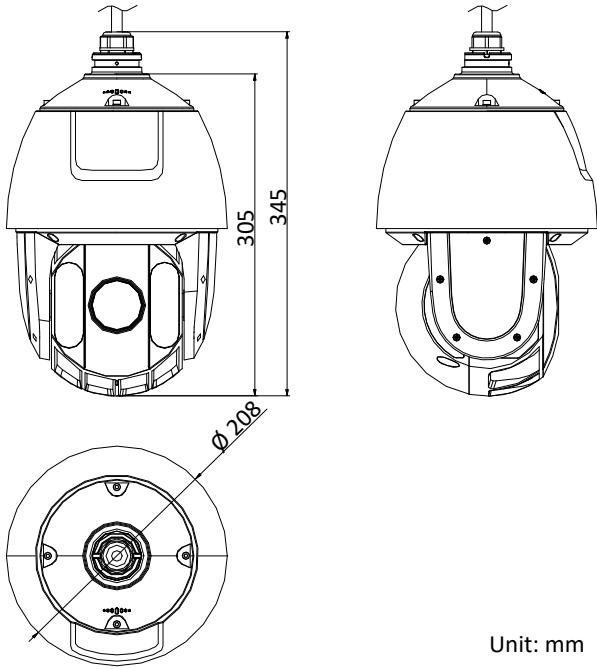

Order Model

DS-2DE5225IW, 24 VAC & PoE+ (802.3at, class4)

Dimensions

Unit: mm